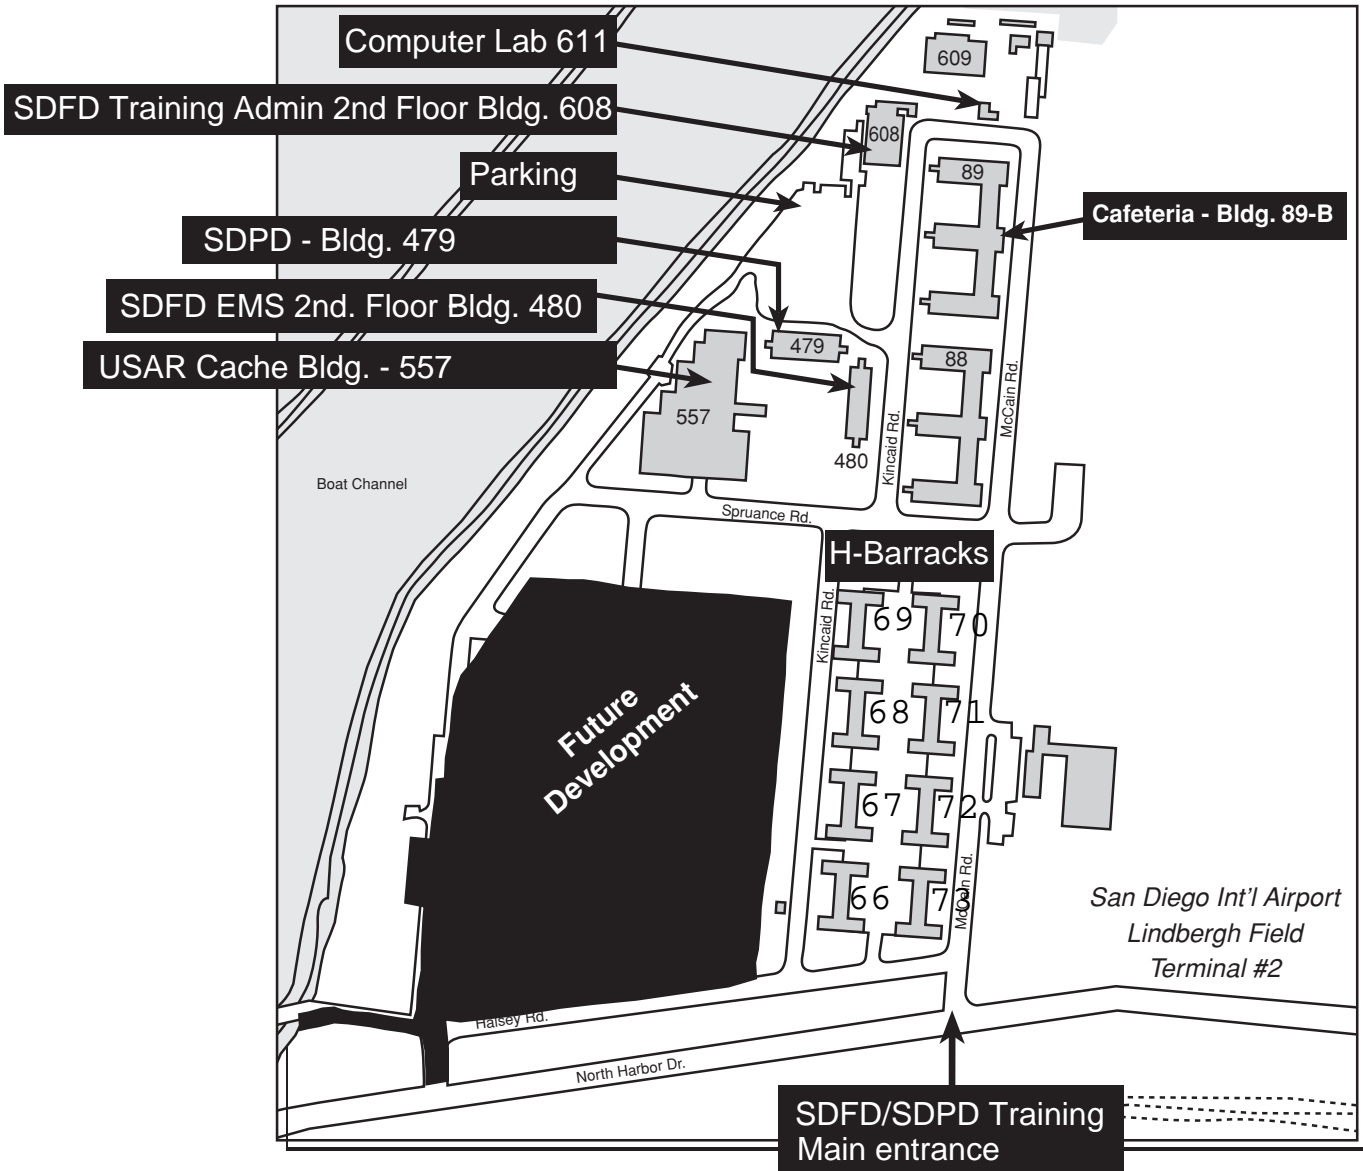

# San Diego Fire-Rescue Department Regional Public Safety Training Institute (RPSTI)

Phone: (619) 692-4980

.....& , \$ ? ]bWUJX'FX, San Diego, CA 92101

## Directions

**From I-8, West:** Exit Rosecrans. Proceed west to Sea World, turn left. Continue to North Harbor Dr., turn left. RPSTI is on the left.

**From I-5, South:** Exit Sassafras St./Airport, turn right on Laurel St. Stay right and merge onto North Harbor Dr. RPSTI is on the left.

**From I-5, North:** Exit Hawthorn St./Airport to North Harbor Dr., turn right. RPSTI is on the left.